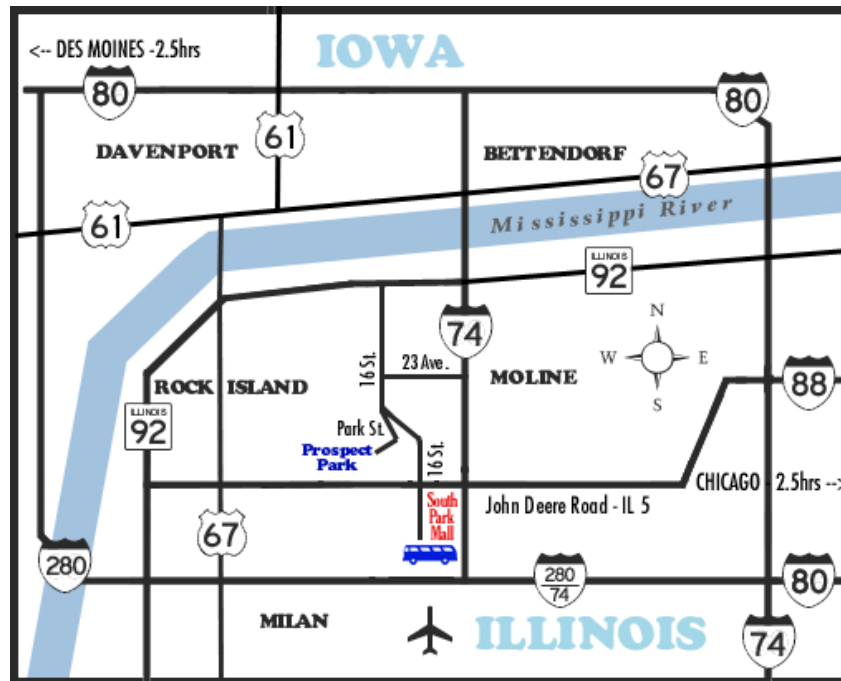

Quad City Music Guild SHUTTLE BUS Directions

From the NORTH...

- From I-80, take I-74 EAST into Davenport, and cross the Mississippi into Moline.
- From I-74 take the JOHN DEERE ROAD – IL5 WEST exit.
- Proceed WEST on JOHN DEERE ROAD – IL5 to the 1st traffic light - 16TH STREET.
- Turn LEFT onto 16TH STREET and proceed Southbound to 47TH AVE – the 3rd Traffic light.
- At 47TH AVE, turn LEFT into SOUTHPARK MALL.
- Turn RIGHT and follow the access road to the SOUTHEAST corner of the lot near DENNY'S.

From the South...

- Take I-74 WEST to the JOHN DEERE ROAD - IL 5 WEST exit in Moline.
- Proceed WEST on JOHN DEERE ROAD - IL 5 to the first traffic light - 16TH STREET.
- Turn LEFT onto 16TH STREET and proceed Southbound to 47TH AVE – the 3rd Traffic light.
- At 47TH AVE, turn LEFT into SOUTHPARK MALL.
- Turn RIGHT and follow the access road to the SOUTHEAST corner of the lot near DENNY'S.

From the EAST...

- From I-88 WEST continue on JOHN DEERE ROAD - IL 5 to 16TH STREET.
- Turn LEFT onto 16TH STREET and proceed Southbound to 47TH AVE – the 3rd Traffic light.
- At 47TH AVE, turn LEFT into SOUTHPARK MALL.
- Turn RIGHT and follow the access road to the SOUTHEAST corner of the lot near DENNY'S.

From the WEST...

- From I-80 EAST take I-74 EAST to the JOHN DEERE ROAD - IL 5 WEST exit in Moline.
- From I-280 EAST take I-74 WEST to the JOHN DEERE ROAD - IL 5 WEST exit in Moline.
- Proceed WEST on JOHN DEERE ROAD - IL 5 to the first traffic light - 16TH STREET.
- Turn LEFT onto 16TH STREET and proceed Southbound to 47TH AVE – the 3rd Traffic light.
- At 47TH AVE, turn LEFT into SOUTHPARK MALL.
- Turn RIGHT and follow the access road to the SOUTHEAST corner of the lot near DENNY'S.